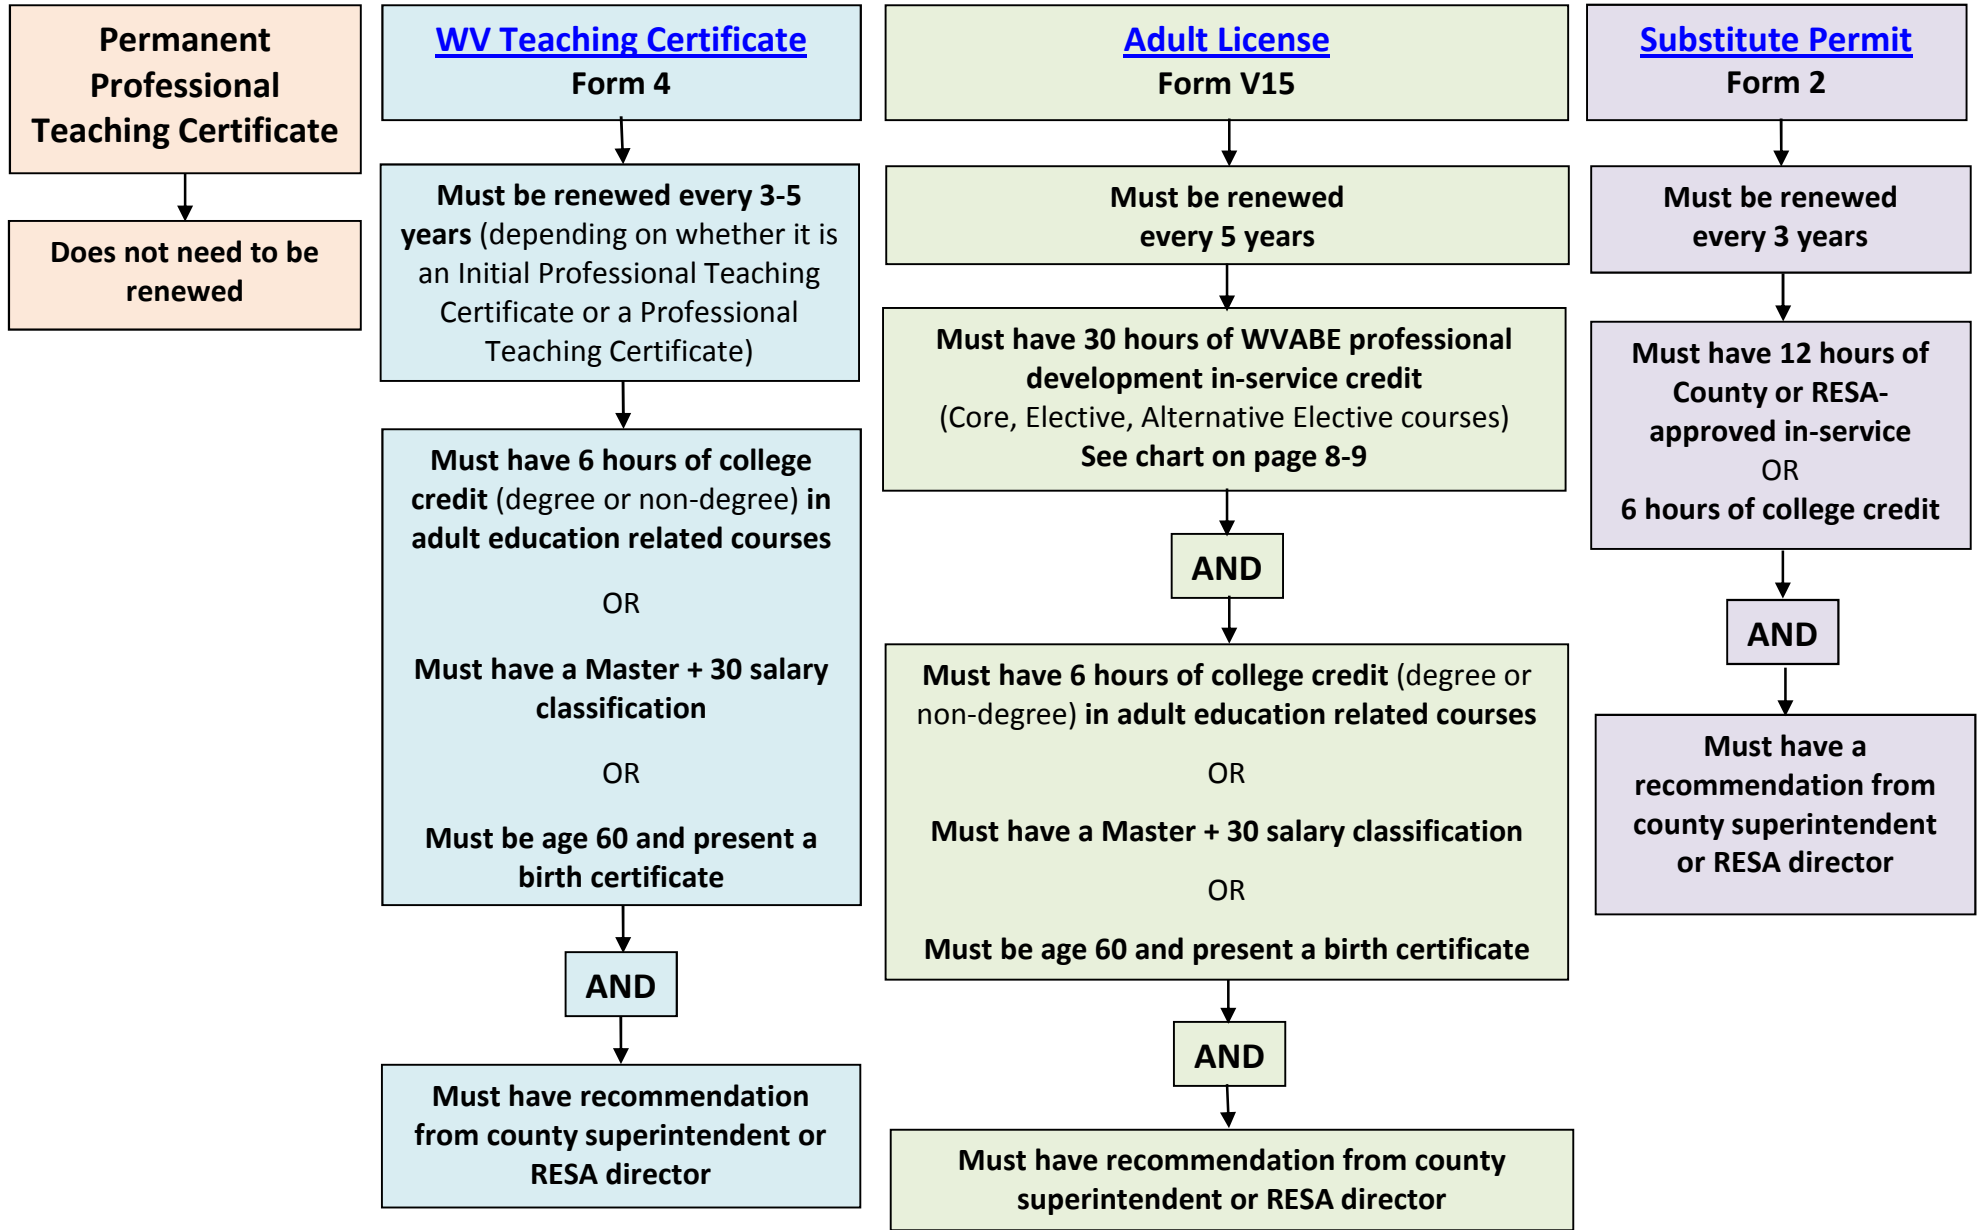

CERTIFICATION RENEWAL

Note: All licenses and certifications expire on June 30 of the last year of validity (regardless of the date of issuance).